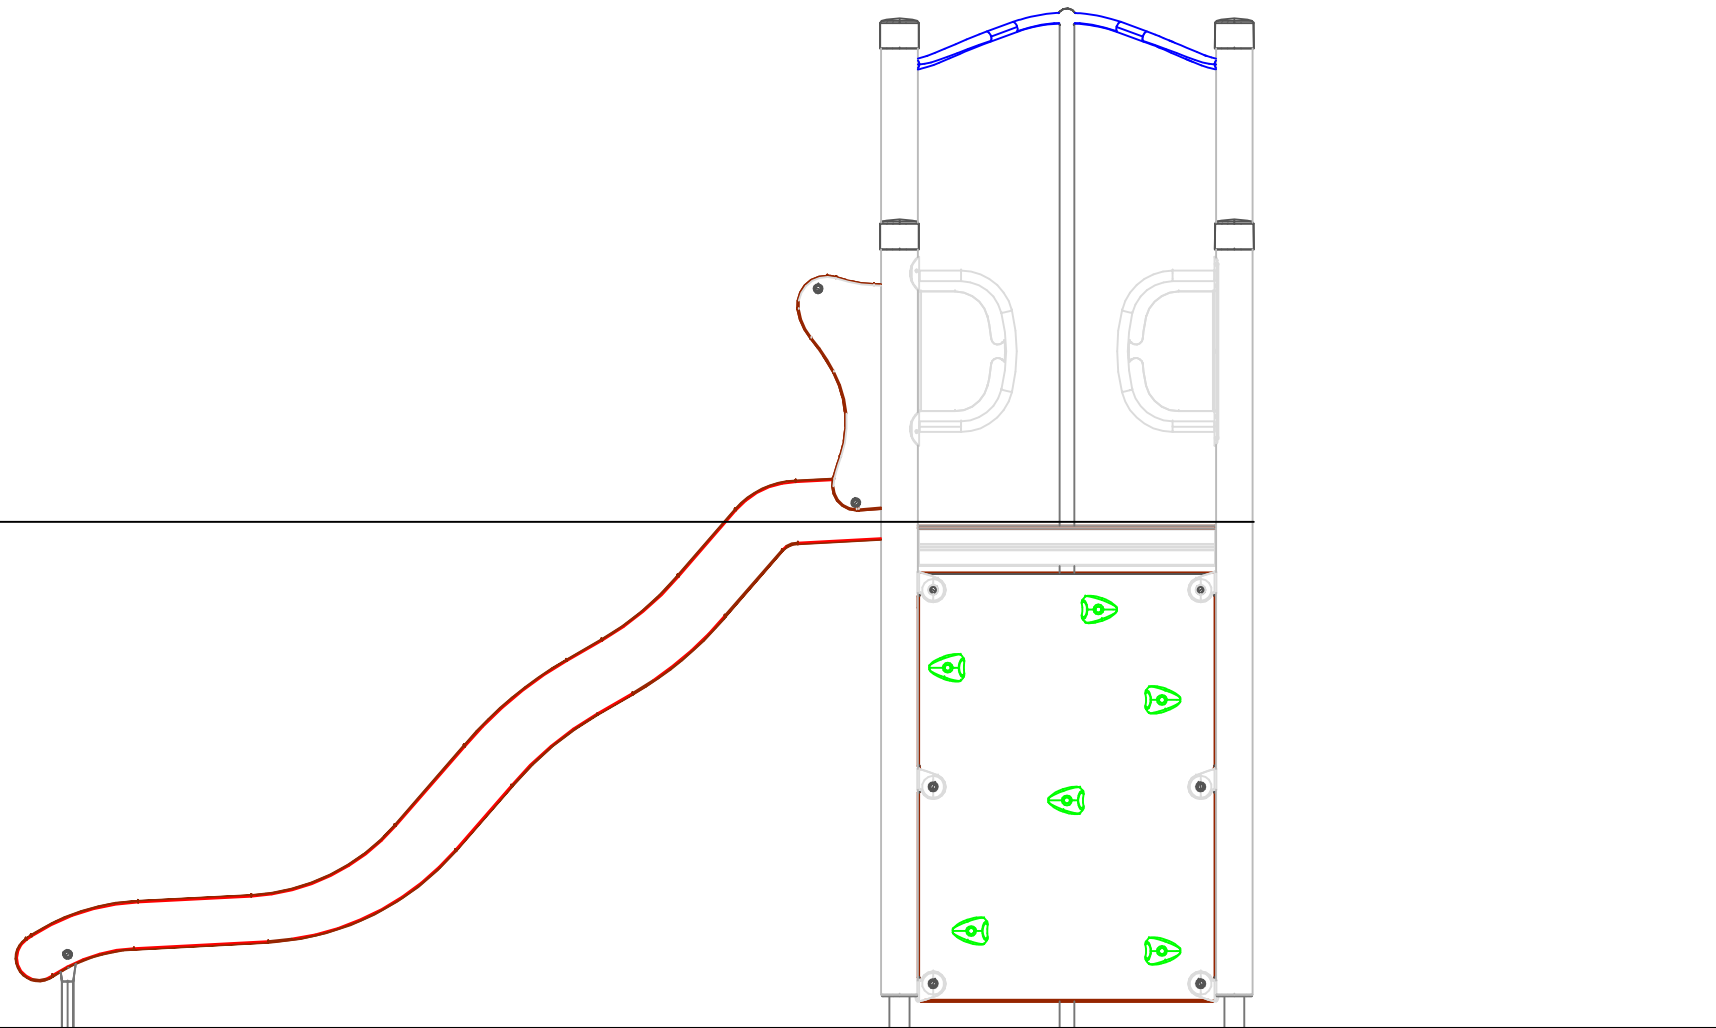

1.5m

0.0m

PROJECT
8077979

TITLE
Deck Elevations

HAGS[®]

T: 0845 260 1655 E: sales@hags.co.uk W: www.hags.co.uk

DATE: 25/09/22 SCALE: 1:50 @ A3

DRAWN BY: N.B. CHECKED BY:

DRAWING NUMBER: 8077979 REVISION 0

© HAGS 2021 SHEET 2 OF 3